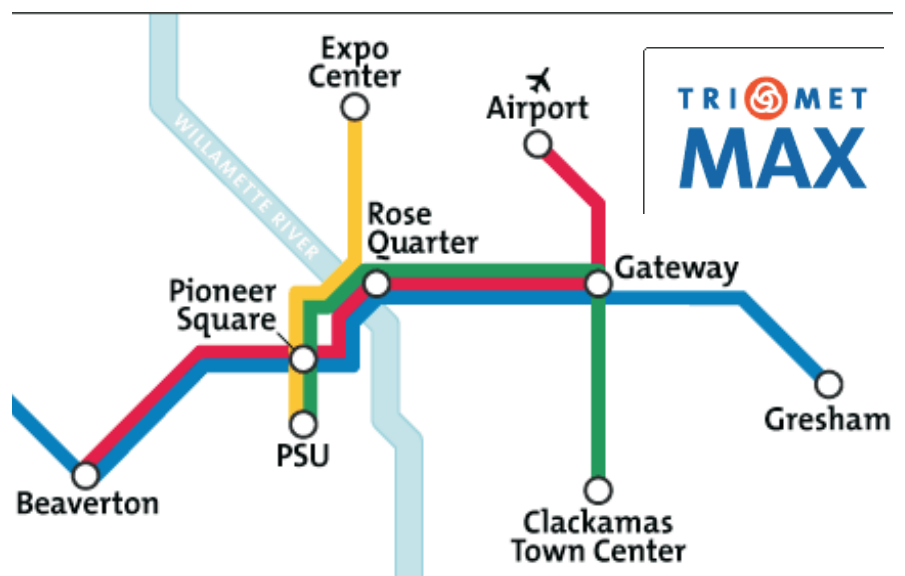

Directions to the Portland Metropolitan Expo Center 2060 North Marine Drive Portland, Oregon 97217

Click Here for

North or South on Interstate 5

Take Exit 306B and follow the signs to Portland Expo Center Parking. The Portland Expo Center is located on the west side of the freeway.

From the Portland International Airport

When leaving the PDX airport, turn left on 122nd Ave. Proceed to the stop sign. Turn left (west) onto Marine Drive. Continue on Marine Drive until you cross over Interstate 5. The Portland Expo Center will be on your left. Follow signs to Portland Expo Center Parking.

The MAX Yellow Line no goes direct to the Portland Expo Center. Just take the short a 30 minute ride from downtown and the facility is a short walk away (including a covered walkway). To plan your trip and other information visit the [TriMet web site](http://trimet.org).

Image from The Portland Expo Center website
<http://www.expocenter.org/directions.htm>

Image from TriMet Max website
<http://trimet.org/schedules/maxyellowline.htm>